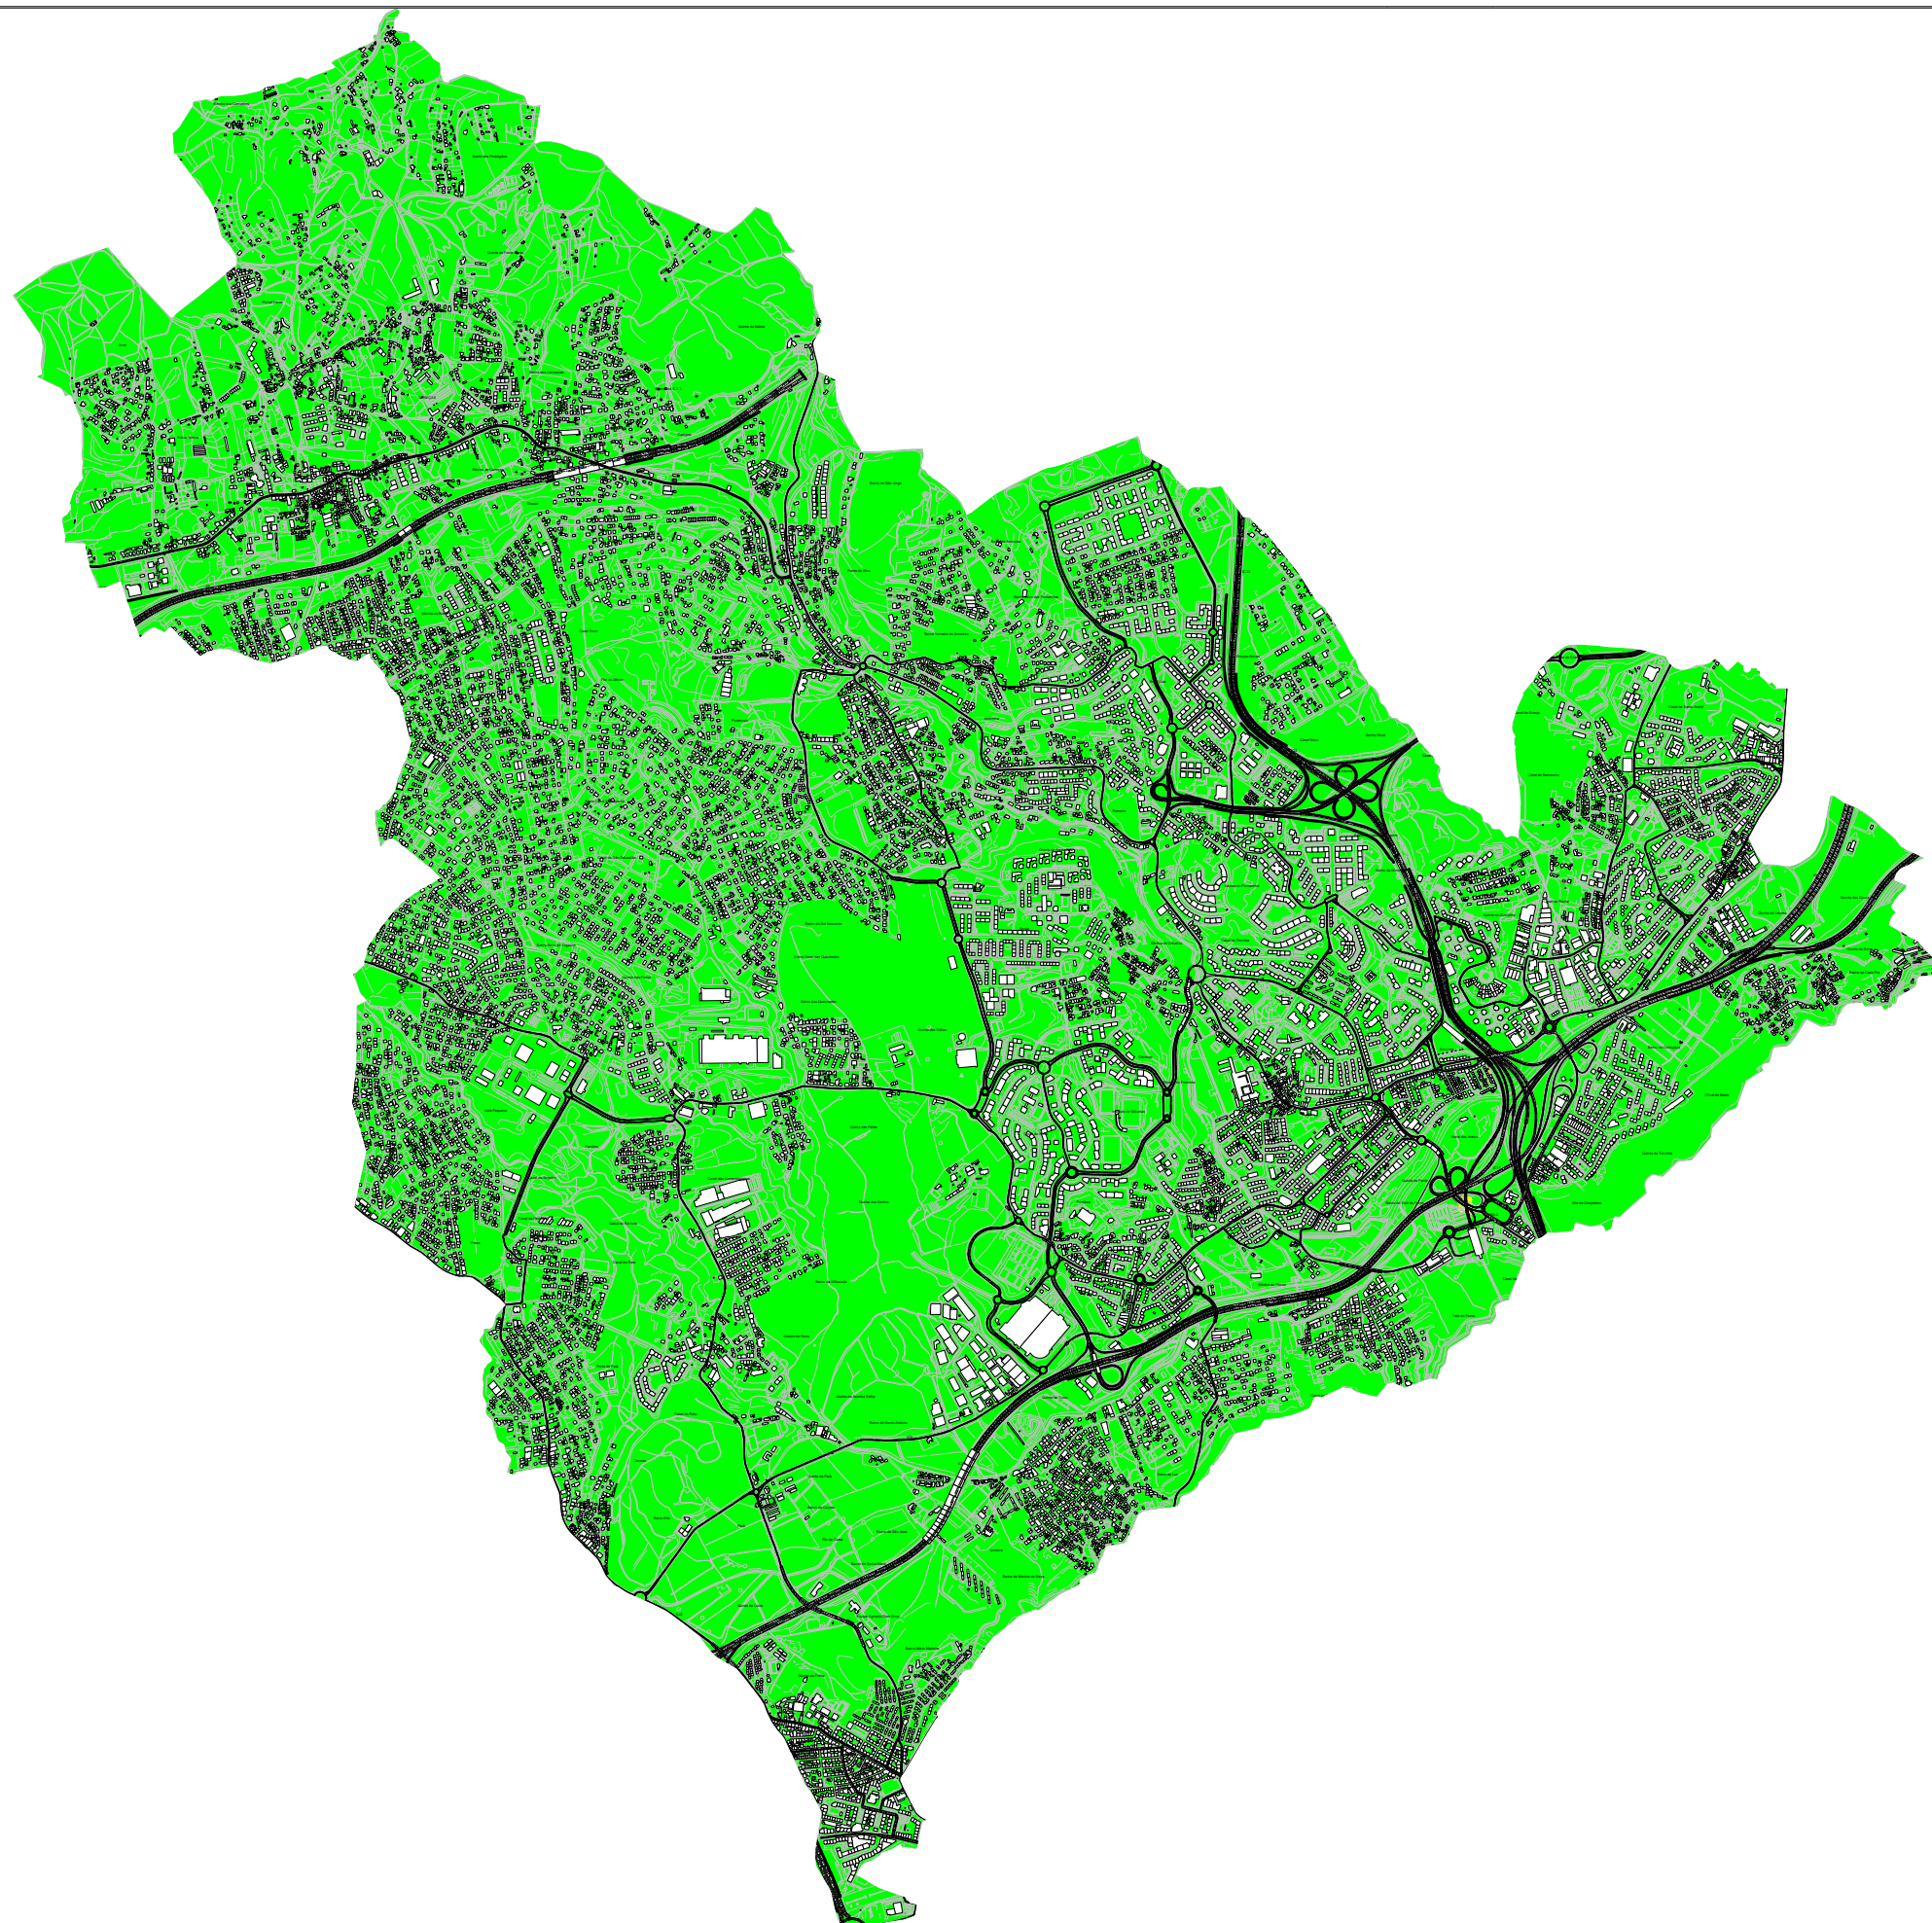

Lden dB(A)

- < 45.0 dB
- > 45.0 dB
- > 50.0 dB
- > 55.0 dB
- > 60.0 dB
- > 65.0 dB
- > 70.0 dB
- > 75.0 dB

Ln dB(A)

- < 45.0 dB
- > 45.0 dB
- > 50.0 dB
- > 55.0 dB
- > 60.0 dB
- > 65.0 dB
- > 70.0 dB
- > 75.0 dB