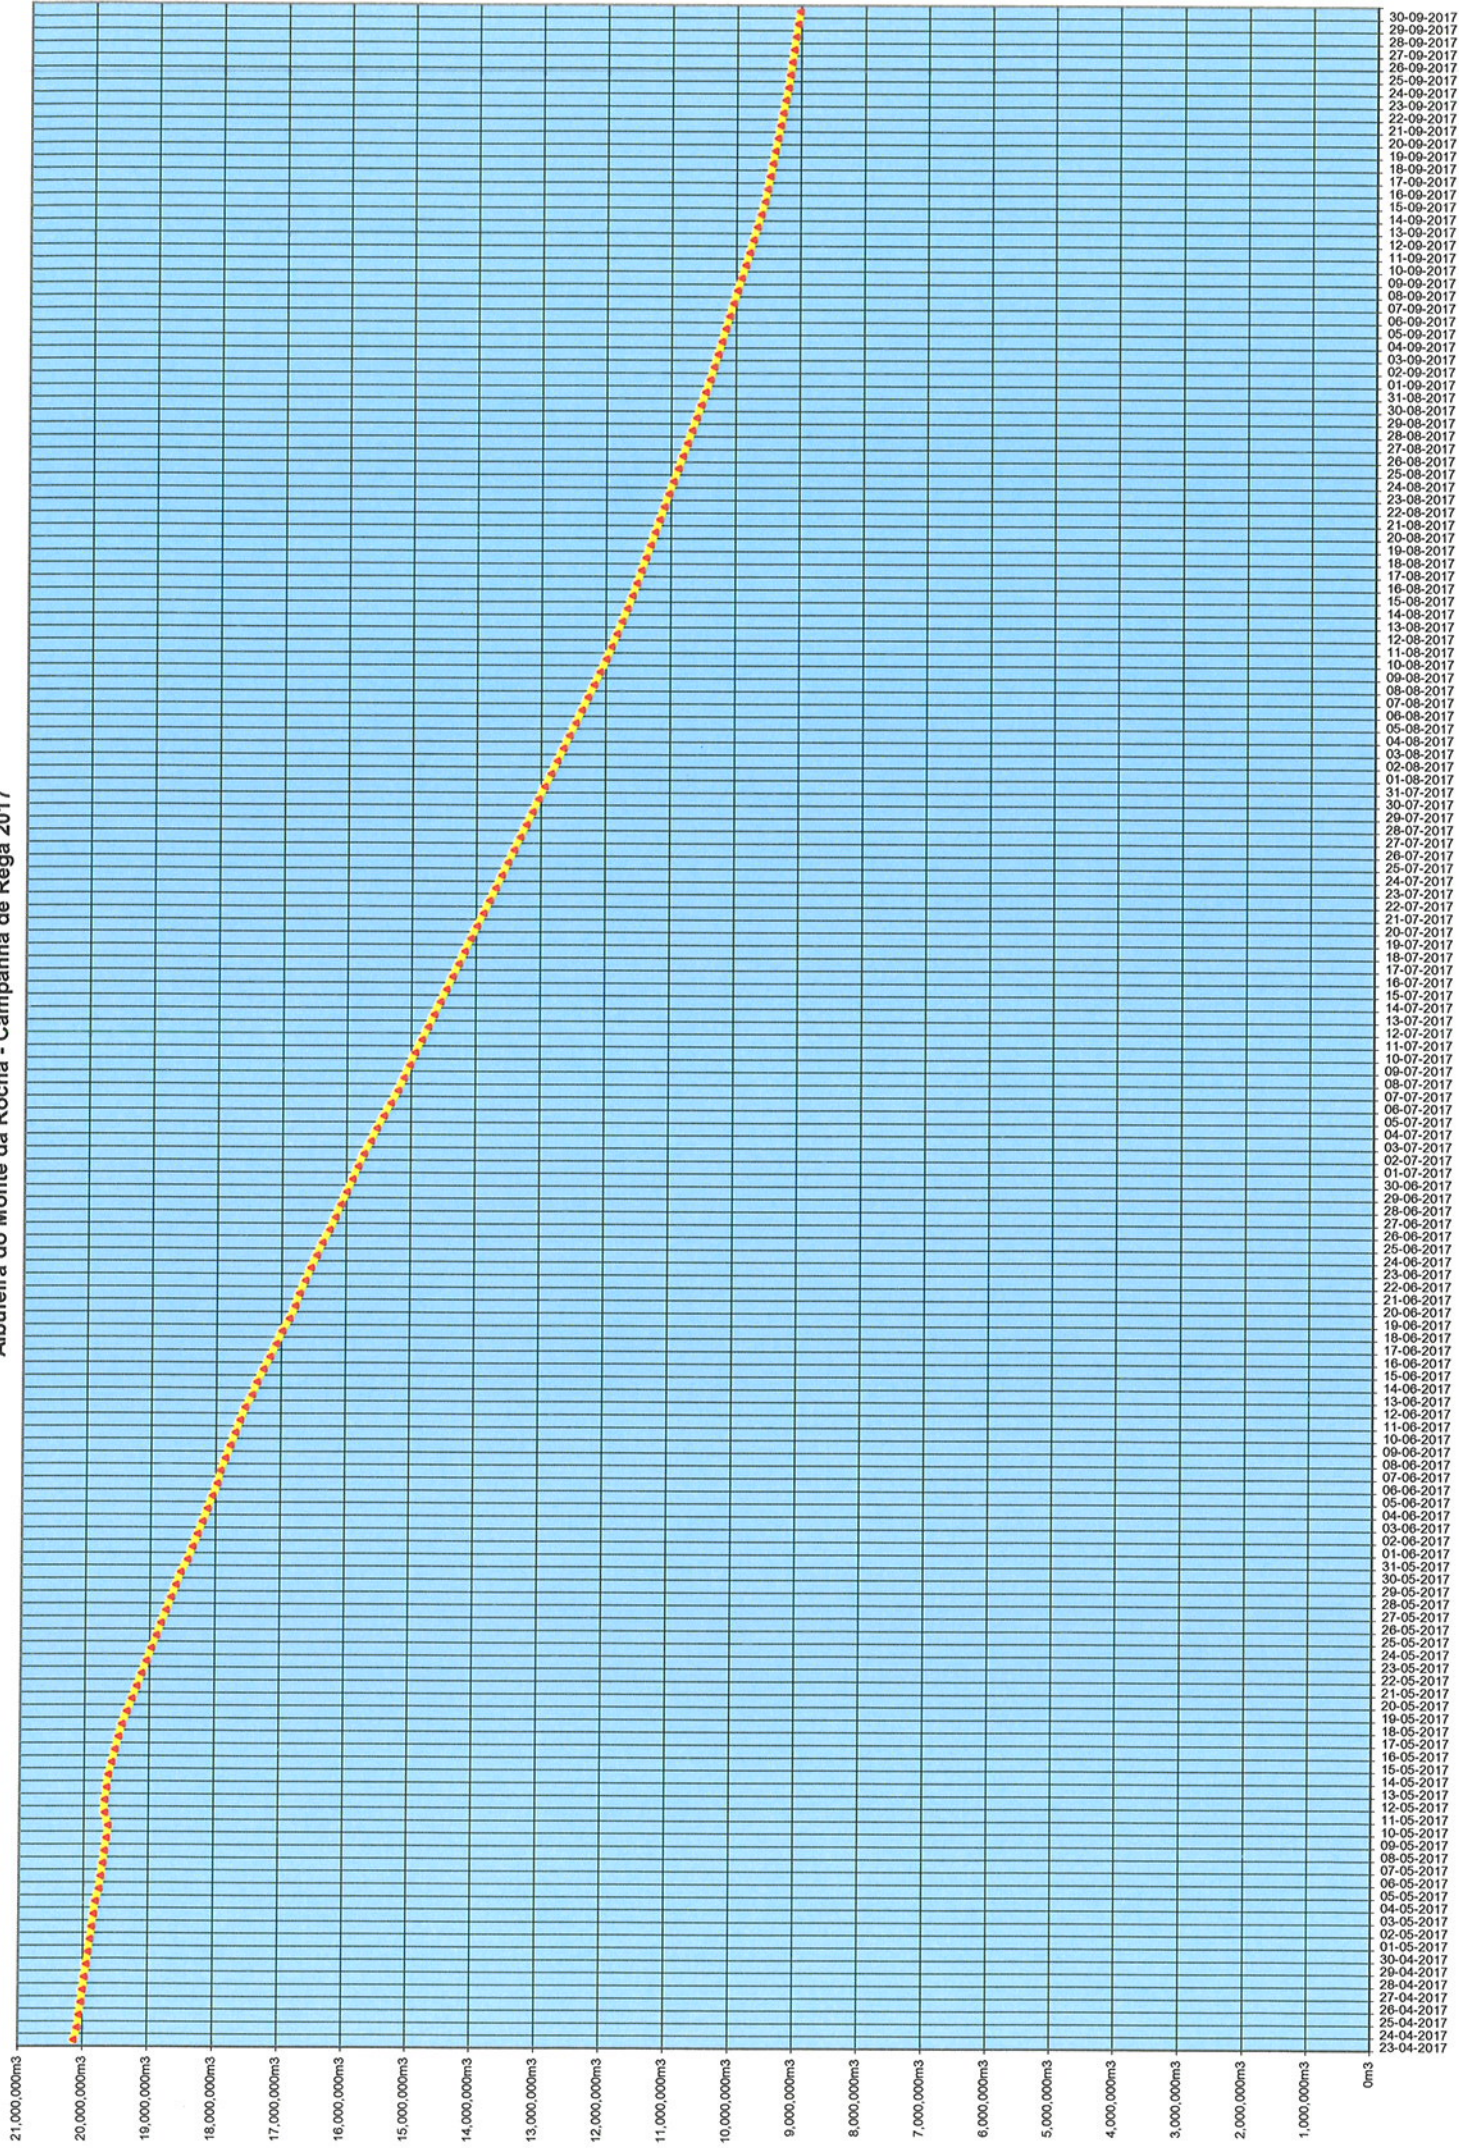

Albufeira do Monte da Rocha - Campanha de Rega 2017

30-06-2017
29-06-2017
28-06-2017
27-06-2017
26-06-2017
25-06-2017
24-06-2017
23-06-2017
22-06-2017
21-06-2017
20-06-2017
19-06-2017
18-06-2017
17-06-2017
16-06-2017
15-06-2017
14-06-2017
13-06-2017
12-06-2017
11-06-2017
10-06-2017
09-06-2017
08-06-2017
07-06-2017
06-06-2017
05-06-2017
04-06-2017
03-06-2017
02-06-2017
01-06-2017
31-05-2017
30-05-2017
29-05-2017
28-05-2017
27-05-2017
26-05-2017
25-05-2017
24-05-2017
23-05-2017
22-05-2017
21-05-2017
20-05-2017
19-05-2017
18-05-2017
17-05-2017
16-05-2017
15-05-2017
14-05-2017
13-05-2017
12-05-2017
11-05-2017
10-05-2017
09-05-2017
08-05-2017
07-05-2017
06-05-2017
05-05-2017
04-05-2017
03-05-2017
02-05-2017
01-05-2017
30-04-2017
29-04-2017
28-04-2017
27-04-2017
26-04-2017
25-04-2017
24-04-2017
23-04-2017

Albufeira do Monte da Rocha - Campanha de Rega 2016 -consumos diários